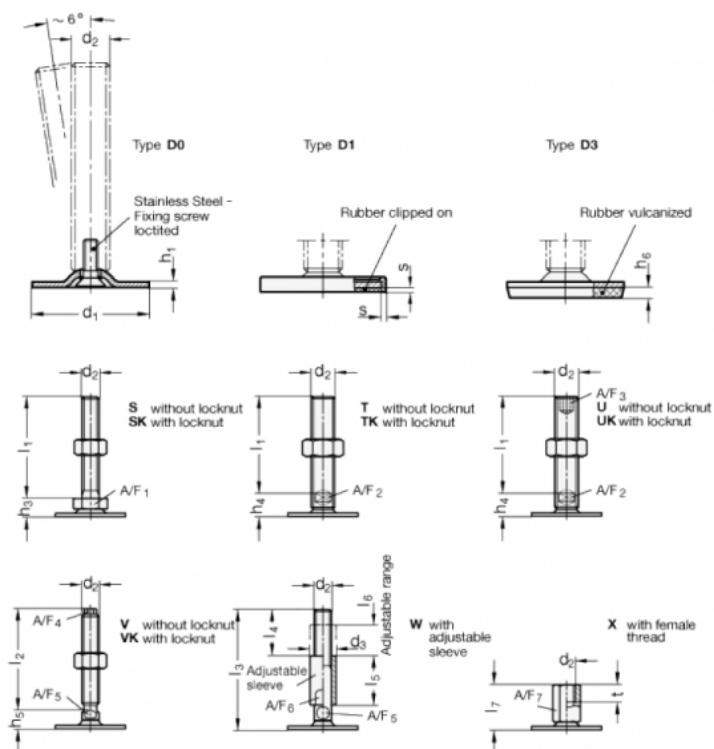

Article number: 204140M1260D1S

Description: E+G levelling foot
GN 41-40-M12-60-D1-S

Note: S Without nut, External hexagon at the bottom

Measures

- A/F1 = 17
- d1 = 40
- d2 = M12
- h1 = 2
- h3 = 11
- h6 =
- l1 = 60
- s = 1.5